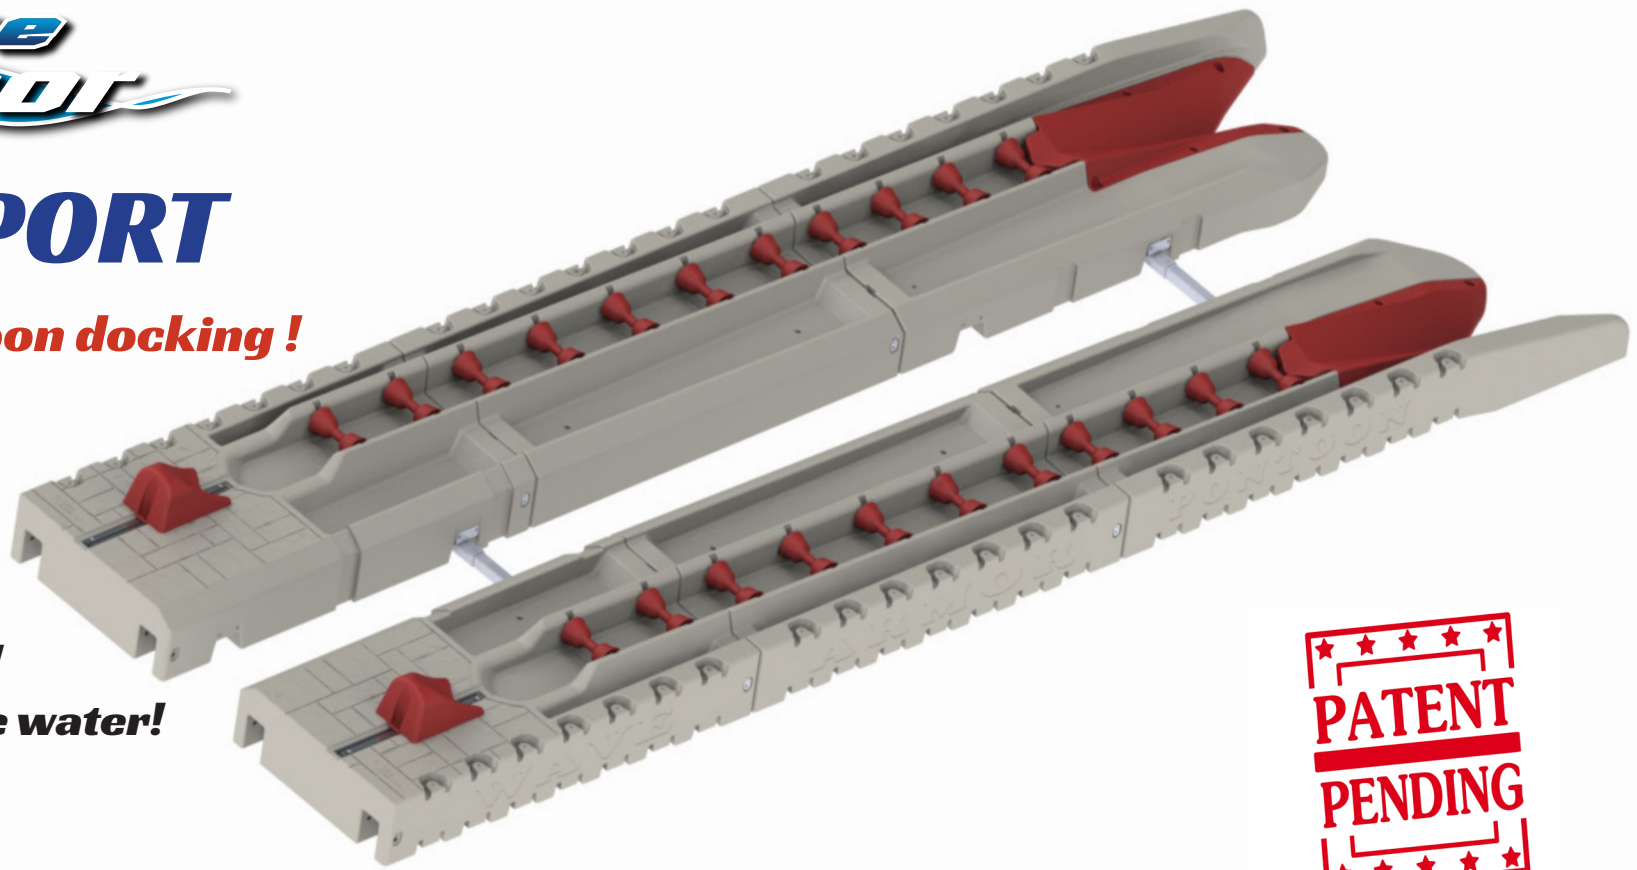

# PONTOON PORT

**Game changer in pontoon docking!**

- **No power needed!**
- **Fits pontoons and tritoons up to 28ft!**
- **Canopy option available!**
- **Seconds to launch on the water!**

**PATENT  
PENDING**

## Features :

- 1** Heavy duty self centering entrance guides.
- 2** Adjustable bow stop.
- 3** Adjustable center beam to fit most pontoons.
- 4** 22 Bow-tie rollers for easy on/off loading.
- 5** Multiple molded-in mounting pockets. Front and side mounting options.