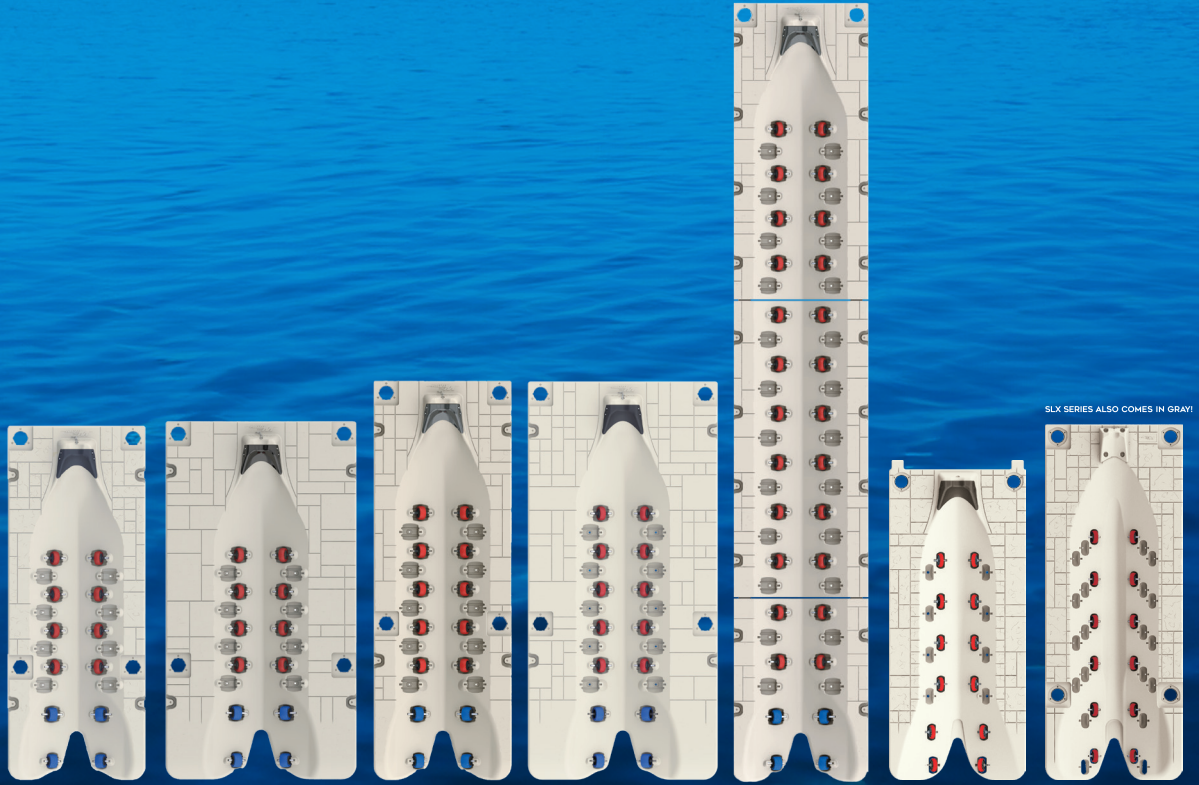

# Wave Armor

## PWC PORTS

/ MODEL	/ PRO 5 & 6	/ PRO WB	/ PRO MAXX 5 & 6	/ PRO MAXX WB	/ PRO INLINE	/ SPORT	/ SLX 5 & 6
/ SIZE	5 150" L x 59" W 6 150" L x 72" W	150" L x 80" W	5 168" L x 59" W 6 168" L x 72" W	168" L x 80" W	324" L x 58" W	132" L x 59" W	5 152" L x 59" W 6 152" L x 72" W
/ WT CAPACITY	5 1,500 lbs. 6 1,800 lbs.	2,250 lbs.	5 1,650 lbs. 6 1,950 lbs.	2,500 lbs.	2,400 lbs.	700 lbs.	5 1,500 lbs. 6 1,800 lbs.
/ COMPATABILITY	2-3 Person PWC	2-3 Person PWC	3 Person PWC	3 Person PWC	Multiple PWCs	1-2 Person PWC	2-3 Person PWC
/ CANOPY OPTION	✓	✓	✓	✓	✓		
/ PORT TO PORT OPTION	✓	✓	✓	✓			✓
/ SIDE MOUNTING OPTION	✓	✓	✓	✓	✓		✓
/ SIDE EXTENSION OPTION	✓	✓	✓	✓	✓		✓
/ BUOYANCY BOOSTER OPTION	✓	✓	✓	✓	✓		✓
/ BOW STOP	Molded-In with Rubber Pad	Molded-In with Rubber Pad	Molded-In with Rubber Pad	Molded-In with Rubber Pad	Molded-In with Rubber Pad	Molded-In with Rubber Pad	Bolted-On
/ STAINLESS STEEL CLIP & CHAIN	✓	✓	✓	✓	✓	✓	Sold Separately